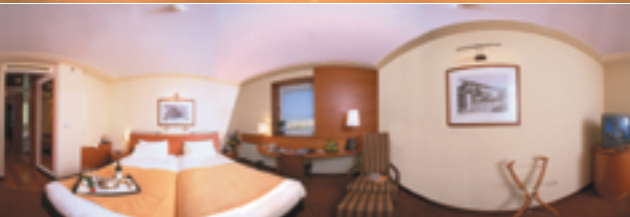

## SOFITEL ATHENS AIRPORT

*The hotel is located opposite Athens International Airport, just 10 kilometres from museums and 27 kilometres from Athens city centre.*

*332 rooms and 13 suites. 3 non-smoking floors, executive floor. "Karavi" gourmet restaurant and Mediterranean style cuisine at "Mesoghaia" restaurant. Panoramic bar and library bar. 9 meeting rooms for up to 700 people. Fitness centre with indoor swimming pool.*